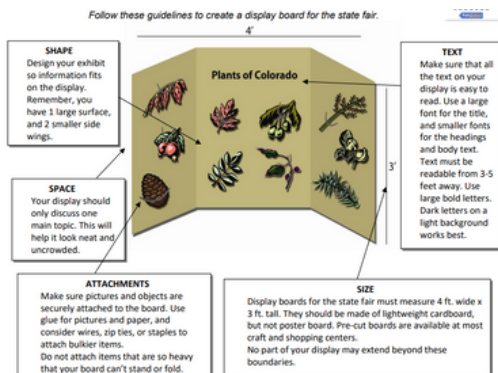

# Self-Determined- Ag. Production Starter Guide.

**Overview:** <https://co4h.colostate.edu/projects/pages/Self-Determined-PT.pdf>  
Self-Determined is only a county project, meaning it will not go to Colorado State Fair. These are projects that don't fall into other divisions. Legos, Crop production and livestock production projects fall into this category.

## Requirements:

<https://co4h.colostate.edu/projects/erecords/self-determined-county-projectse-record.pdf>

(Attend 2 projects meeting)

Record book in a 3-ring folder will need to accompany your project.

A stand-alone or display board can be used to exhibit the project.